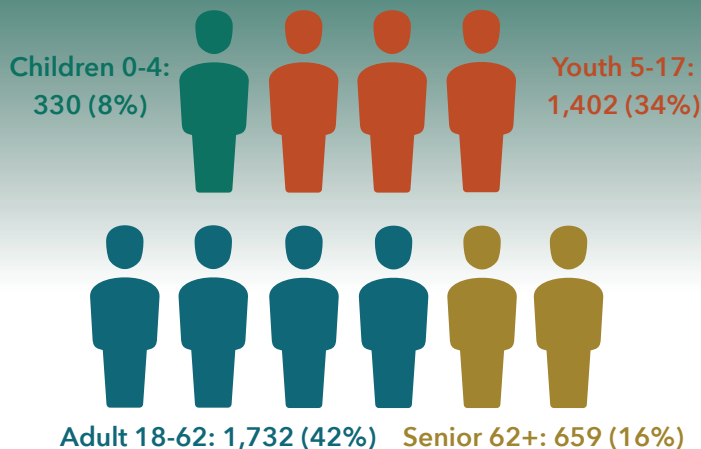

Number of Community Programs per Season - 2023

SUMMER: 121

FALL: 109

WINTER + SPRING: 95

2023 YEAR TOTAL: 325 PROGRAMS

Total Number of Residents:

4,123

Total Number of Units:

1,550

Family: 1,217 (79%)
Senior: 333 (21%)