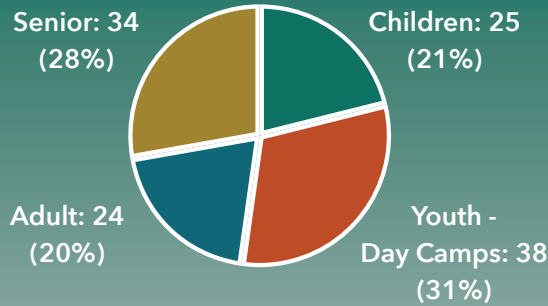

Number of Community Programs per Season - 2023

SUMMER: 121

FALL: 109

WINTER + SPRING: 95

2023 YEAR TOTAL: 325 PROGRAMS

Total Number of Residents:

4,123

Total Number of Units:

1,550

Family: 1,217 (79%)
Senior: 333 (21%)