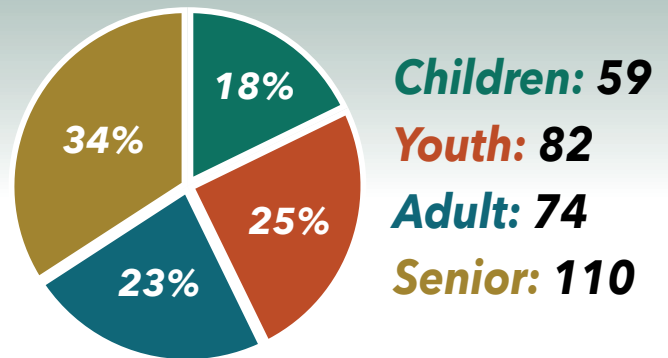

Number of Community Programs per Season - 2023

SUMMER: 121

FALL: 109

WINTER + SPRING: 95

2023 YEAR TOTAL: 325 PROGRAMS

Total Number of Residents:

4,123

Total Number of Units:

1,550

Family: 1,217 (79%)
Senior: 333 (21%)