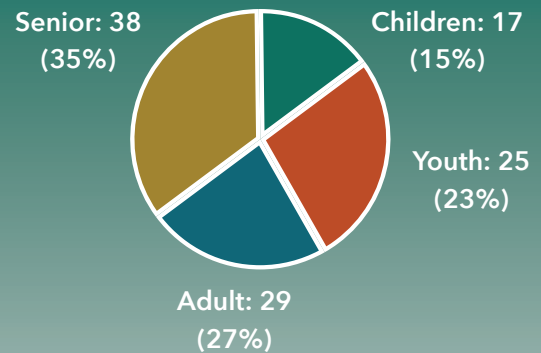

Number of Community Programs per Season - 2023

SUMMER: 121

FALL: 109

WINTER + SPRING: 95

2023 YEAR TOTAL: 325 PROGRAMS

Total Number of Residents:

4,123

Total Number of Units:

1,550

Family: 1,217 (79%)
Senior: 333 (21%)