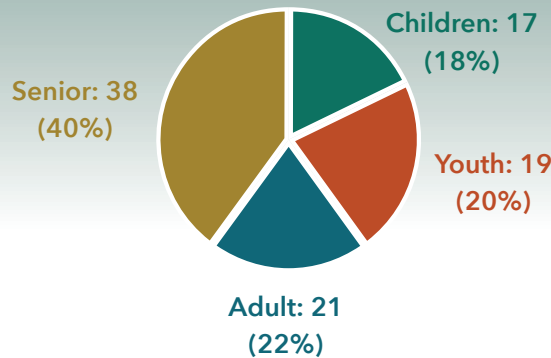

Number of Community Programs per Season - 2023

SUMMER: 121

FALL: 109

WINTER + SPRING: 95

2023 YEAR TOTAL: 325 PROGRAMS

Total Number of Residents:

4,123

Total Number of Units:

1,550

Family: 1,217 (79%)
Senior: 333 (21%)